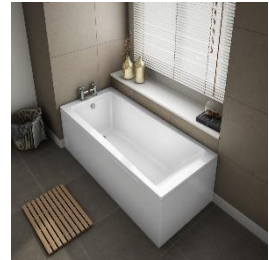

How much are my bathroom products likely to cost and what would I need to buy?

(For **Example** only). Please see example list below of products required to complete this project.

<https://www.victorianplumbing.co.uk/kent-single-ended-bath-panels>

£169.95

<https://www.victorianplumbing.co.uk/1400-square-bath-screen>

£89.95

<https://www.victorianplumbing.co.uk/easy-clean-click-clack-bath-waste-with-overflow-cbw01>

16.95

<https://www.victorianplumbing.co.uk/cast-modern-tap-package-bath-basin-tap>

£109.95

<https://www.victorianplumbing.co.uk/milan-square-thermostatic-bar-shower-valve-riser-kit-chrome>

£119.95

<https://www.victorianplumbing.co.uk/milan-basin-with-full-pedestal-550mm-wide-1-tap-hole>