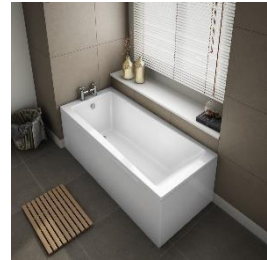

How much are my bathroom products likely to cost and what would I need to buy?

(For **Example** only). Please see example list below of products required to complete this project.

<https://www.victorianplumbing.co.uk/kent-single-ended-bath-panels>

£169.95

<https://www.victorianplumbing.co.uk/easy-clean-click-clack-bath-waste-with-overflow-cbw01>

16.95

<https://www.victorianplumbing.co.uk/cast-modern-tap-package-bath-basin-tap>

£109.95

<https://www.victorianplumbing.co.uk/milan-square-thermostatic-bar-shower-valve-riser-kit-chrome>

£119.95

<https://www.victorianplumbing.co.uk/aurora-stone-quadrant-shower-tray>

£74.95

<https://www.victorianplumbing.co.uk/modena-quadrant-8mm-easy-fit-shower-enclosure>

£219.95

<https://www.victorianplumbing.co.uk/milan-basin-with-full-pedestal-550mm-wide-1-tap-hole>